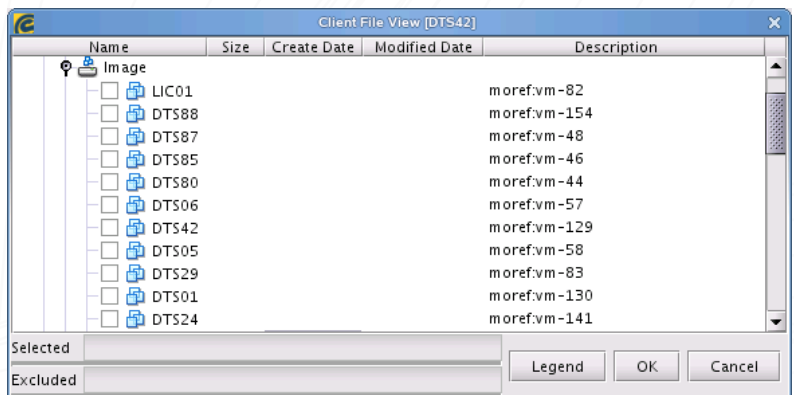

SEP for Virtual Servers

- Agentless technology
- Single-file restore for Windows, Linux, Unix and NSS volumes on Novell
- SAN-ready backup strategy
- VM snapshots, image level backups for all supported operating systems
- Automatically or manually restore to other hosts, clusters, or pools
- Easily create automated warm standbys onsite or offsite for DR or QA
- Convert between Virtual and Physical servers [V2P and P2V]

vmware®

- Restart VMs directly from backup, completely eliminating any downtime
- Full or incremental backups with Change Block Tracking (CBT)
- Full support of ESX backups through a VCB proxy, VADP, or hypervisor

CITRIX®

- Online hot and warm backup and restore options using the XenServer API
- Restores all VMs with activated O/S product code as well as all third party licenses (Activation Loss Prevention)
- Backs up host-specific info and metadata
- Full integration and support for XenDesktop and XenApp

Microsoft® Hyper-V™

- File consistency with VSS
- Exchange, SQL, & SharePoint aware

redhat.

- Native API, uninterrupted snapshot backups
- VMs backed up via direct communication between SEP & the hypervisor

USA Headquarters | www.sepusa.com | info@sepusa.com | 303.449.0100
Europe Headquarters | www.sep.de | info@sep.de | +49.8020.180.0